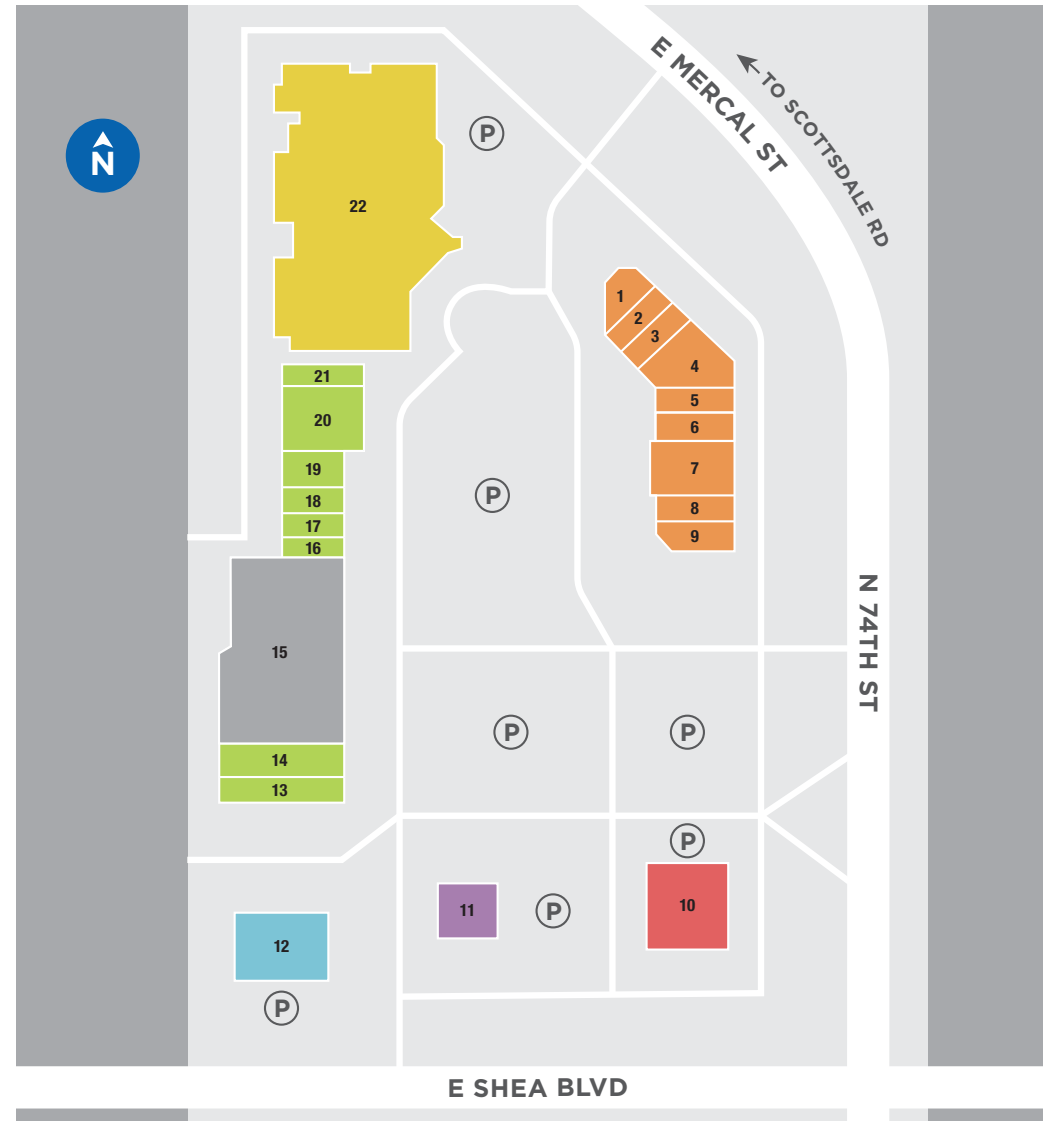

VILLAGE AT SHEA

SEC Scottsdale Rd & Shea Blvd | Scottsdale, AZ

SITE MAP

SHOPPING

- 19 GOLFTEC
- 18 Mephisto

DINING

- 4 Akido of Scottsdale
- 10 Butterfield's Pancake House
- 13 Caramba Mexican Food
- 3 Coconuts Fish Café
- 9 The Coffee Plantation
- 12 Cook & Craft
- 6 Course & Toast
- 21 Crust Brother's Pizza
- 8 Il Capo Pizzeria
- 20 JL Patisserie
- 7 Pita Jungle
- 11 Raising Cane's Chicken Fingers
- 2 Rice Paper Vietnamese

ENTERTAINMENT

- 22 Harkins Theatres Shea 14
- 1 Rachel's Young at Art Studio

SERVICES

- 19 GOLFTEC
- 14 Jungle Concepts
- 16 Luxe Nails & Spa
- 5 Massage Haven
- 17 Master Barbershop

AVAILABLE

- 15 Suite 30-101