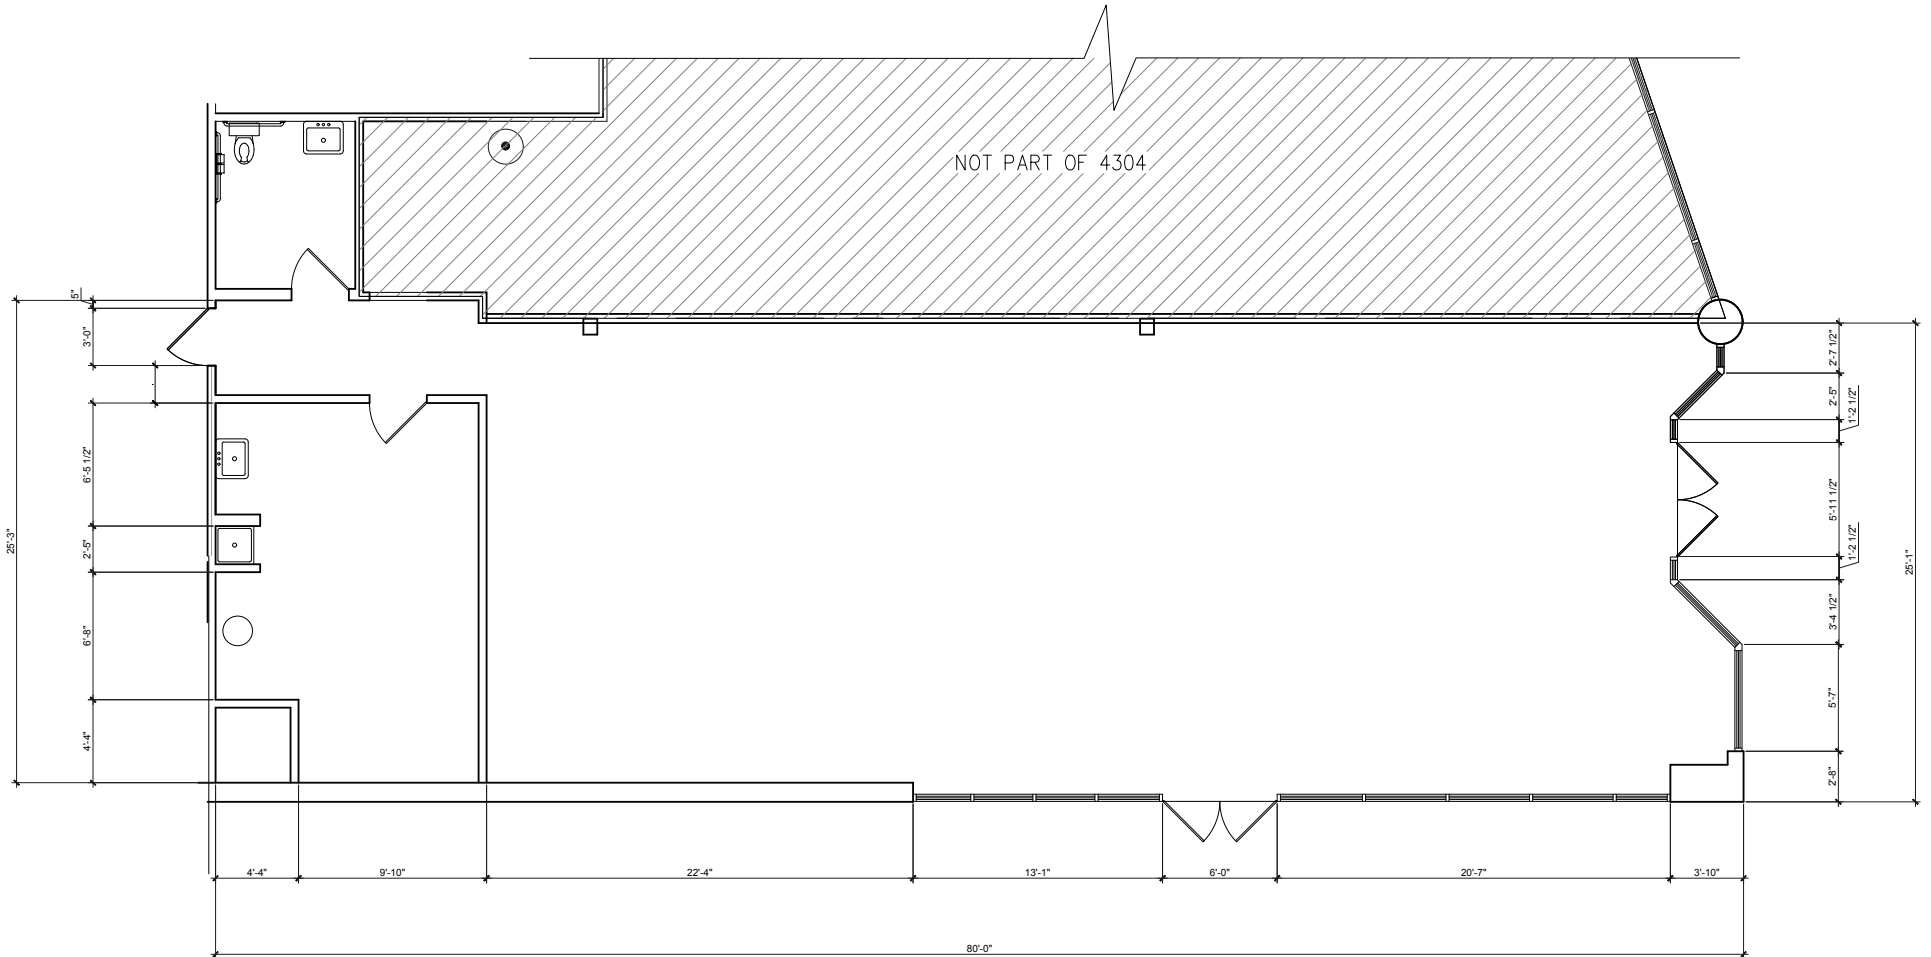

VILLAGE CENTER

4308 E Cactus Rd | Phoenix, AZ

FLOOR PLANS

4304 E CACTUS RD | 2,082 SF

4304 E Cactus Rd | Phoenix, AZ 85032

For more information please contact:

MARTA KENNY

480.696.4812