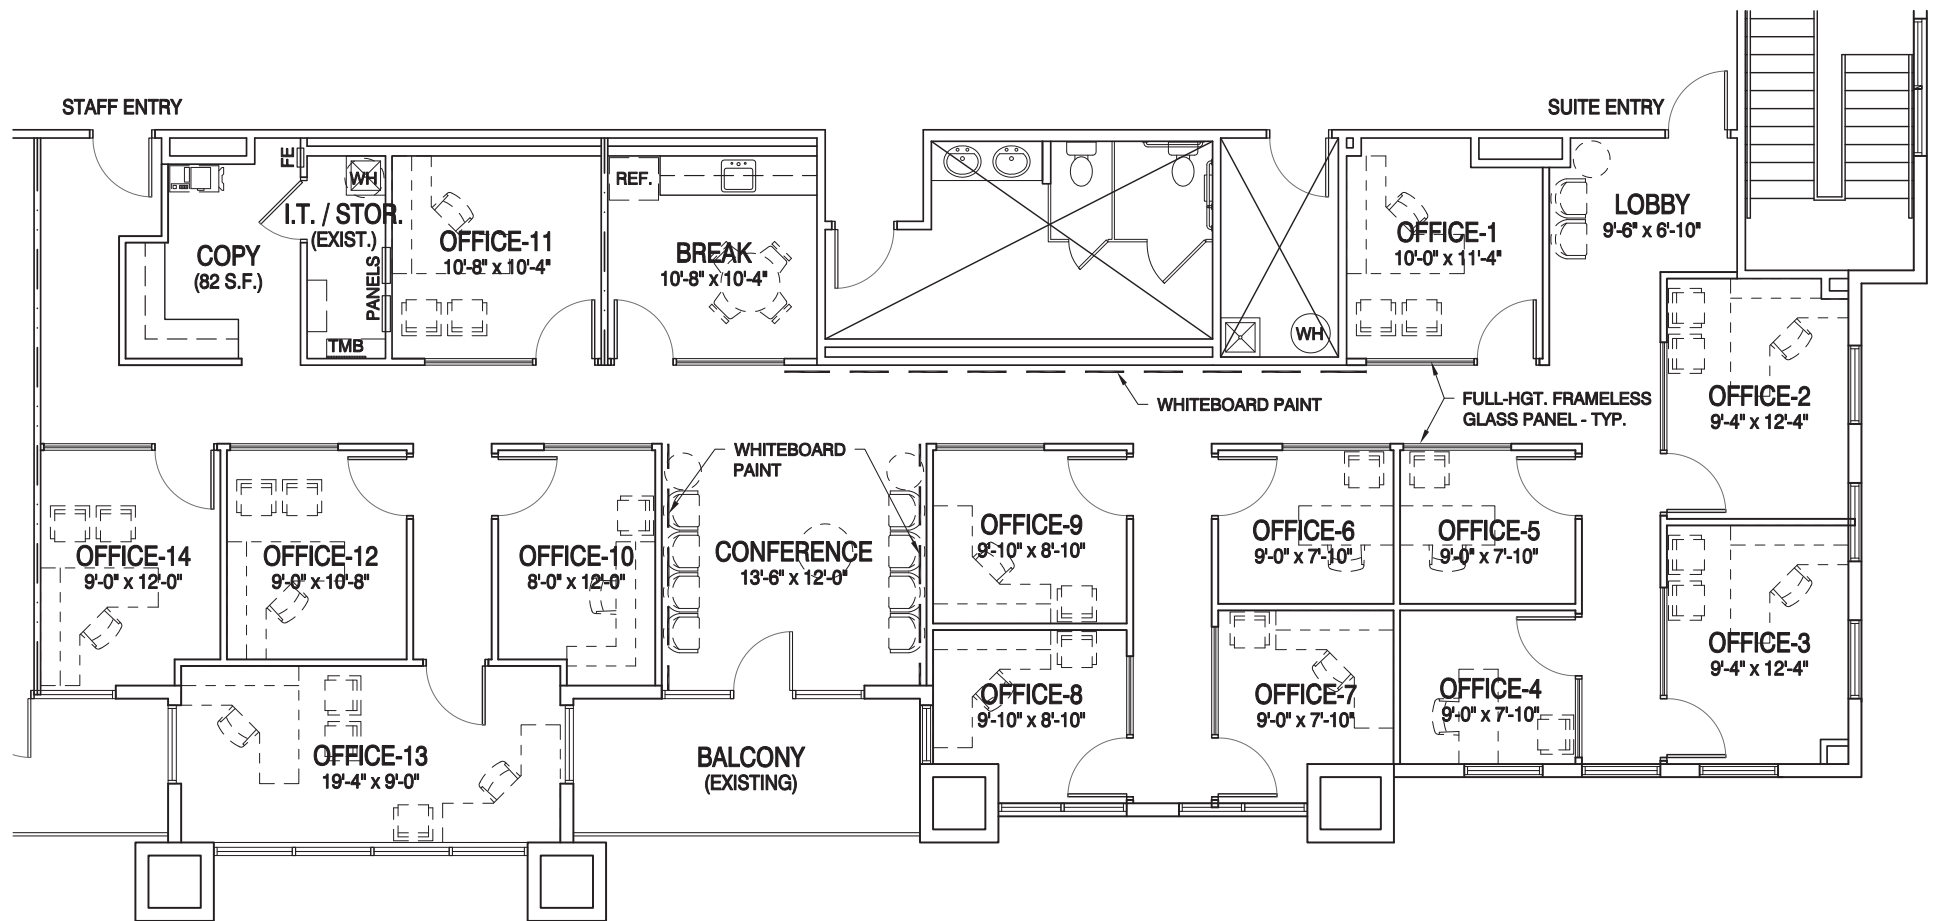

CITADELLE PLAZA

19420 N 59th Ave | Glendale, AZ

FLOOR PLAN

SUITE C249/C251 | #40 | 3,347 SF

19420 N 59th Ave | Glendale, AZ

For more information please contact:

MARTA KENNY

480.696.4812

marta@yamproperties.com

yamproperties.com