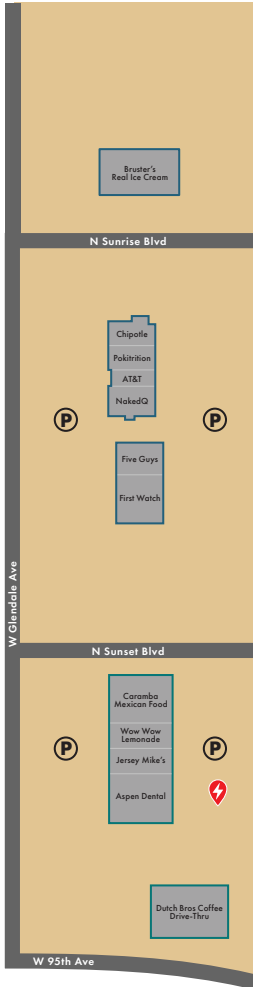

WESTGATE

6751 N Sunset Blvd | Glendale, AZ

SITE MAP

THE SHOPS

THE DISTRICT

FOOD

- Bar Louie
- Blendz Boba Tea Lounge
- Bodega
- Bruster's Real Ice Cream
- Buffalo Wild Wings
- Caramba Mexican Food
- Carousel Arcade Bar
- Cerealphoria
- Chicken N Pickle (coming soon!)
- Chipotle Mexican Grill
- Cold Stone Creamery
- Crepe House Cafe
- Crumbl Cookies
- Cupbop
- Dave & Buster's
- Dutch Bros Coffee
- Fat Tuesday
- First Watch
- Five Guys
- Hot N Juicy Crawfish
- Ike's Love & Sandwiches
- Jersey Mike's
- Johnny Rockets
- Johnny's Chicken & Waffles (coming soon!)
- Kabuki Japanese Restaurant
- The Lola
- Manna Korean BBQ
- McFadden's Social House
- NakedQ
- Opa Life Greek Cafe
- Pokitrition
- PopStroke (coming soon!)
- Razzleberriez Frozen Yogurt
- Salt Tacos y Tequila
- Shane's Rib Shack
- State 48 Funk House Brewery & Bowling
- Sugar Factory (coming soon!)
- Tacos Culichi
- Thirsty Lion (coming soon!)
- Tulum Modern Mexican (coming soon!)
- Wetzels Pretzels
- Wow Wow Lemonade
- Yard House

FUN

- AMC Theatres
- Carousel Arcade Bar
- Chicken N Pickle (coming soon!)
- Dave & Buster's
- Escape Westgate
- Fine Ash Cigars
- LumberjAxes Axe Throwing Bar
- PopStroke (coming soon!)
- State 48 Funk House Brewery & Bowling
- Stir Crazy Comedy Club