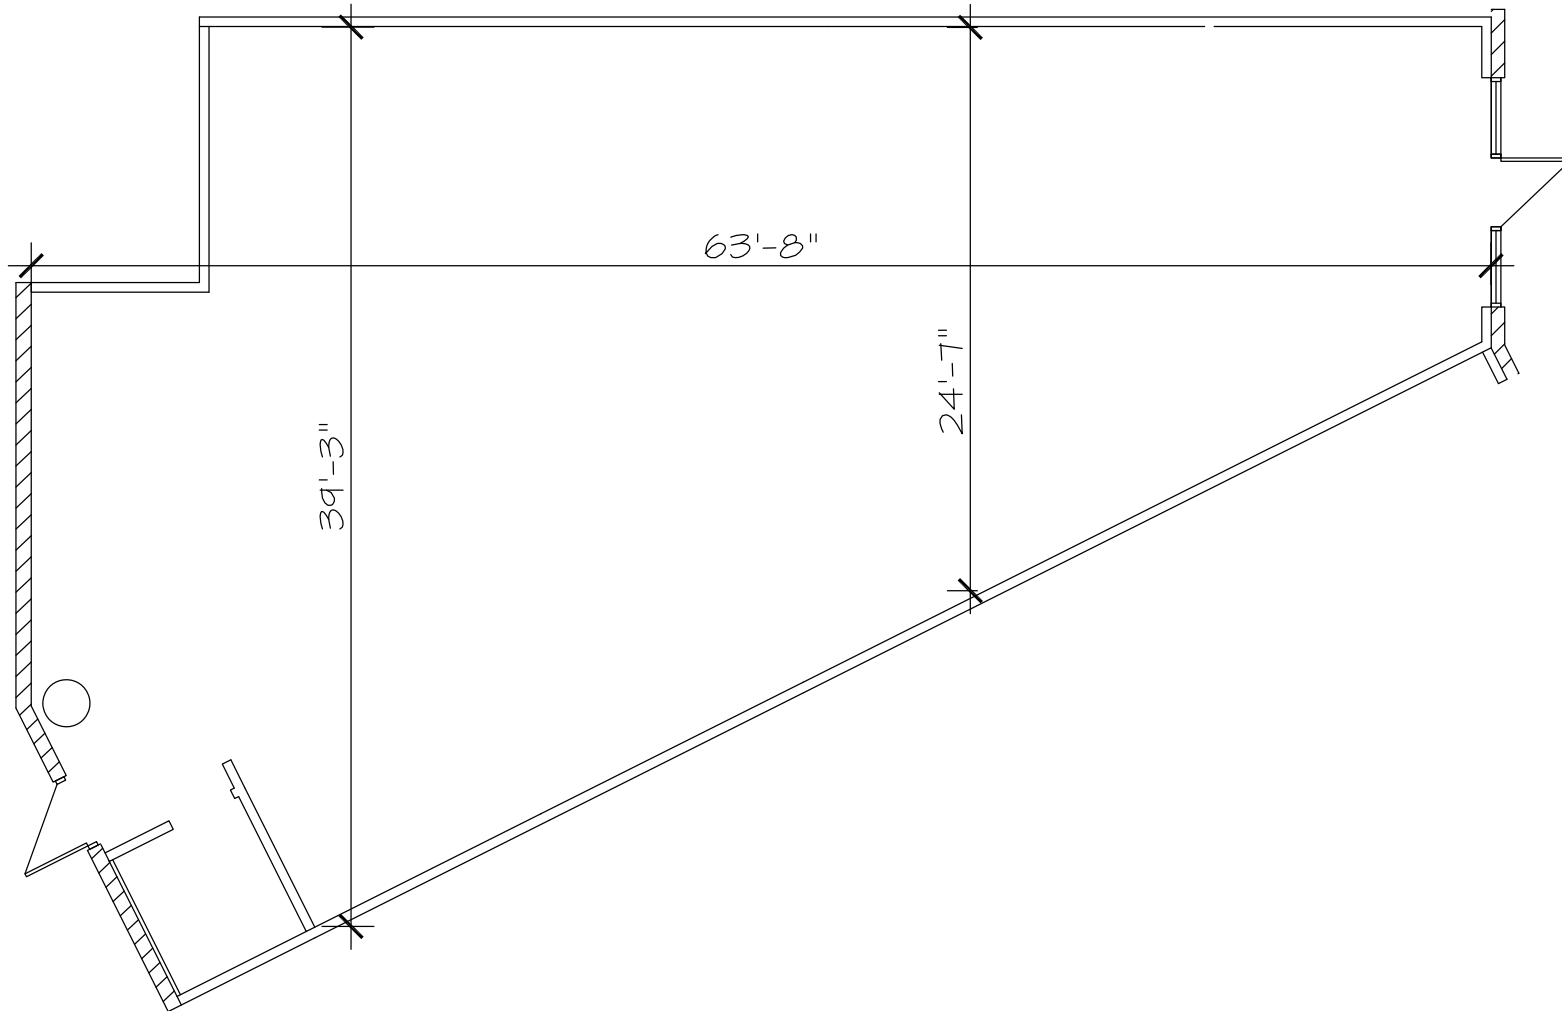

# SONORA VILLAGE

SWC Loop 101 & Frank Lloyd Wright Blvd | Scottsdale, AZ

FLOOR PLAN

**SUITE C109 | #25 | 1,819 SF**

15577 N Hayden Rd | Scottsdale, AZ 85260

For more information please contact:

**MARTA KENNY**