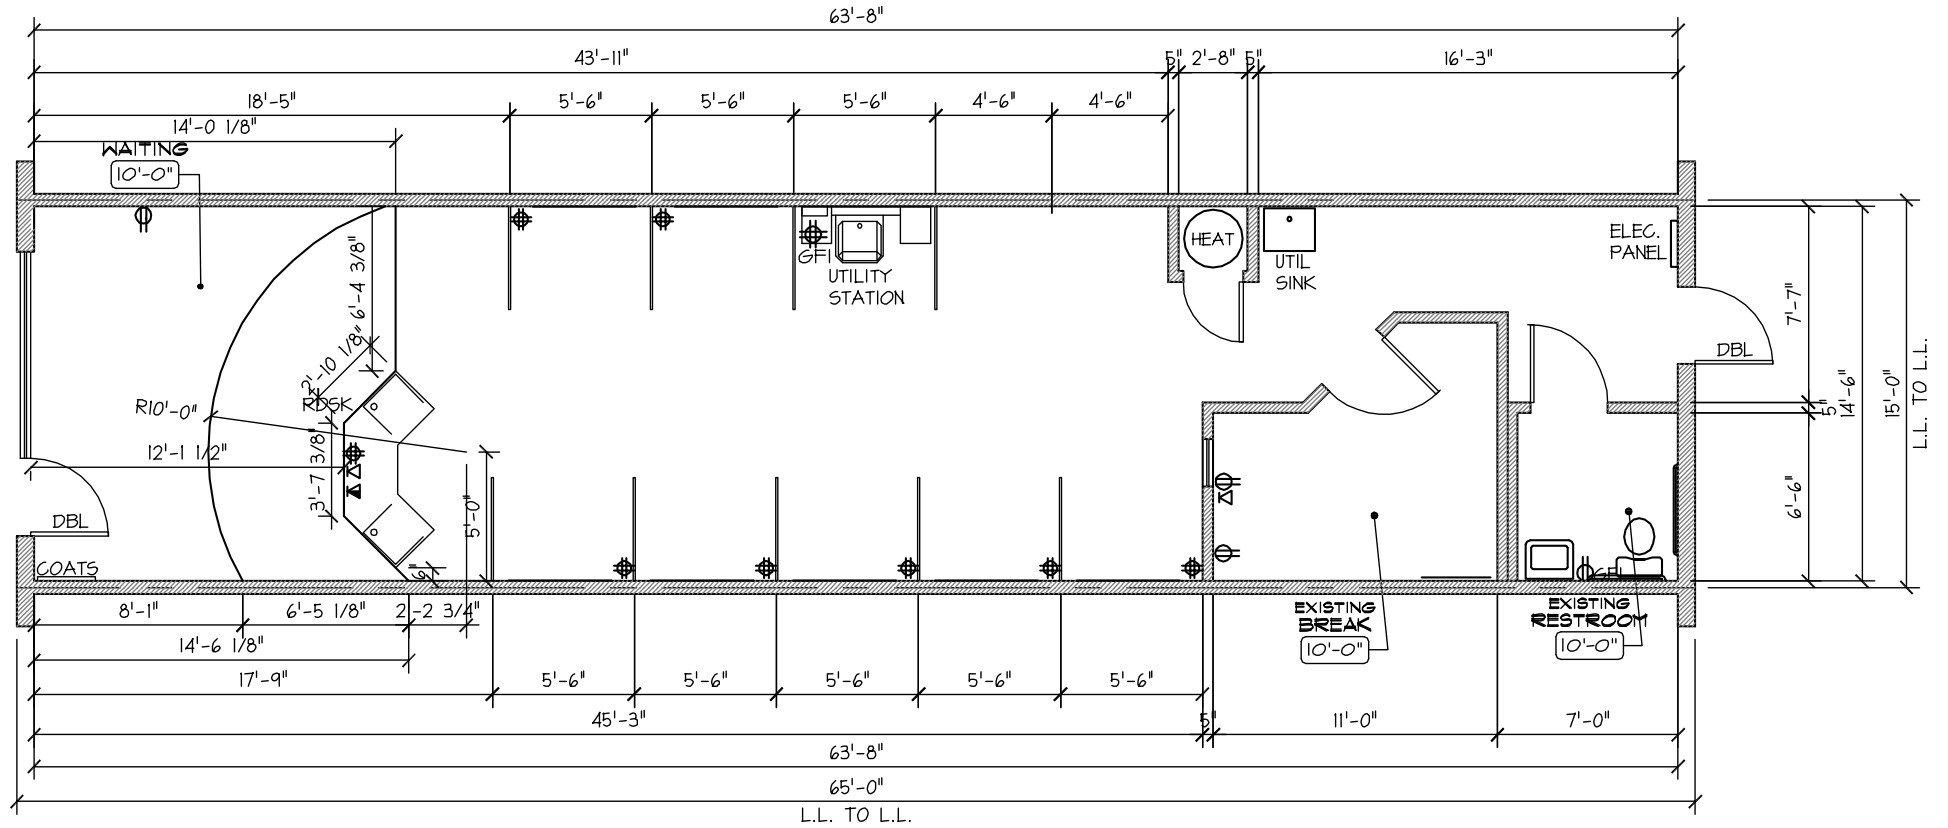

SONORA VILLAGE

SWC Loop 101 & Frank Lloyd Wright Blvd | Scottsdale, AZ

FLOOR PLAN

SUITE C104 | #21 | 975 SF

15577 N Hayden Rd | Scottsdale, AZ 85260

For more information please contact:

MARTA KENNY

480.696.4812

marta@yamproperties.com

yamproperties.com