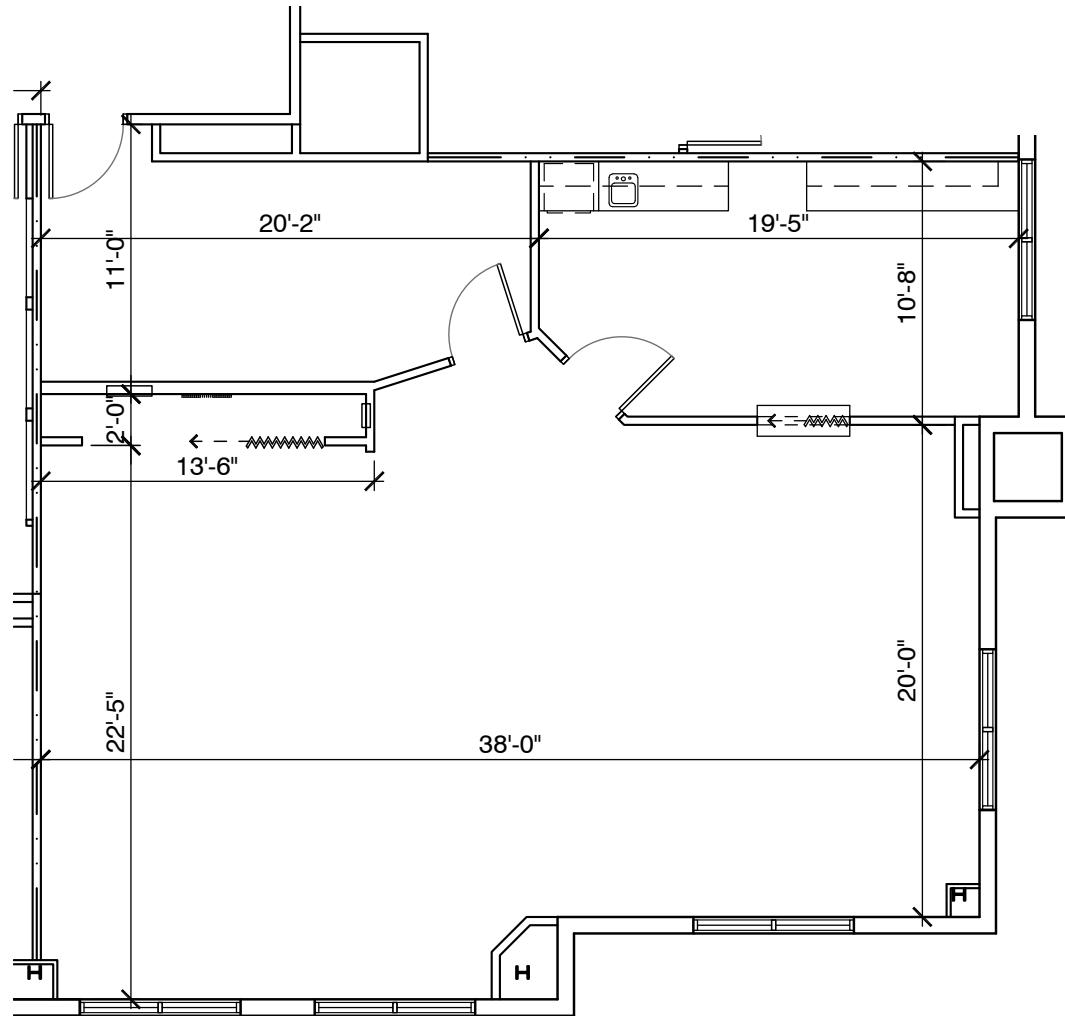

# CITADELLE PLAZA

19420 N 59th Ave | Glendale, AZ

FLOOR PLAN

## SUITE B235 | 28

19420 N 59th Ave | Glendale, AZ

**1,502 SF**

For more information please contact:

**MARTA KENNY**

480.696.4812

marta@yamproperties.com

yamproperties.com