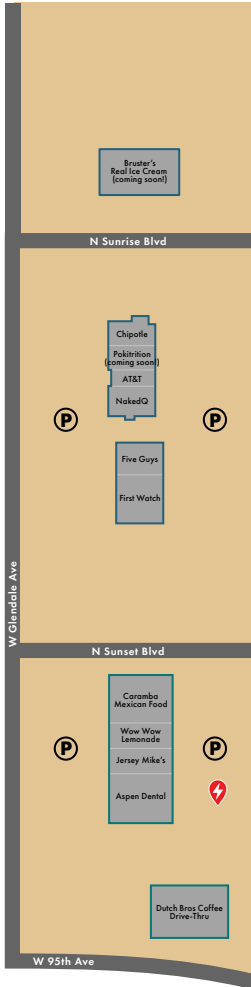

WESTGATE

6751 N Sunset Blvd | Glendale, AZ

SITE MAP

THE SHOPS

THE DISTRICT

FOOD

- Bar Louie
- Blendz Boba Tea Lounge
- Bruster's Real Ice Cream (coming soon!)
- Buffalo Wild Wings
- Caramba Mexican Food
- Carousel Arcade Bar
- Cerealphoria
- Chicken N Pickle (coming soon!)
- Chipotle Mexican Grill
- Cold Stone Creamery
- Crepe House Cafe
- Crumbl Cookies
- Cupbop
- Dave & Buster's
- Dutch Bros Coffee
- Fat Tuesday
- First Watch
- Five Guys
- Hot N Juicy Crawfish
- Ike's Love & Sandwiches
- Jersey Mike's
- Johnny Rockets
- Kabuki Japanese Restaurant
- The Lola
- Mama Gina's Pizzeria
- Manna Korean BBQ
- NakedQ
- Opal Life Greek Cafe
- Pokitrition (coming soon!)
- PopStroke (coming soon!)
- Razzleberryz Frozen Yogurt
- Salt Tacos y Tequila
- Shane's Rib Shack
- State 48 Funk House Brewery & Bowling
- Sugar Factory (coming soon!)
- Tacos Culichi
- Thirsty Lion (coming soon!)
- Tulum Modern Cuisine & Cocktails (coming soon!)
- Wetzels Pretzels
- Wow Wow Lemonade
- Yard House

FUN

- AMC Theatres
- Carousel Arcade Bar
- Chicken N Pickle (coming soon!)
- Dave & Buster's
- Escape Westgate
- Fine Ash Cigars
- LumberjAxes Axe Throwing Bar
- PopStroke (coming soon!)
- State 48 Funk House Brewery & Bowling
- Stir Crazy Comedy Club