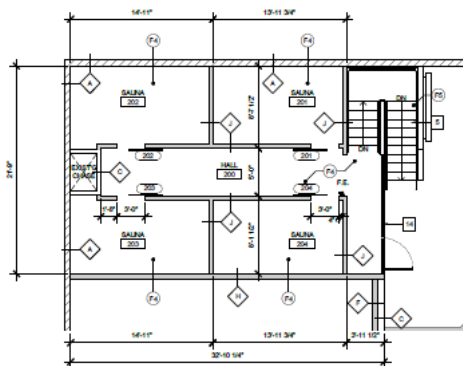

**01 FLOOR PLAN**  
SCALE: 3/16" = 1'-0"

**02 FLOOR PLAN - MEZZANINE**  
SCALE: 3/16" = 1'-0"

**Shops at Norterra**  
**Suite C115**  
**5,000sf**