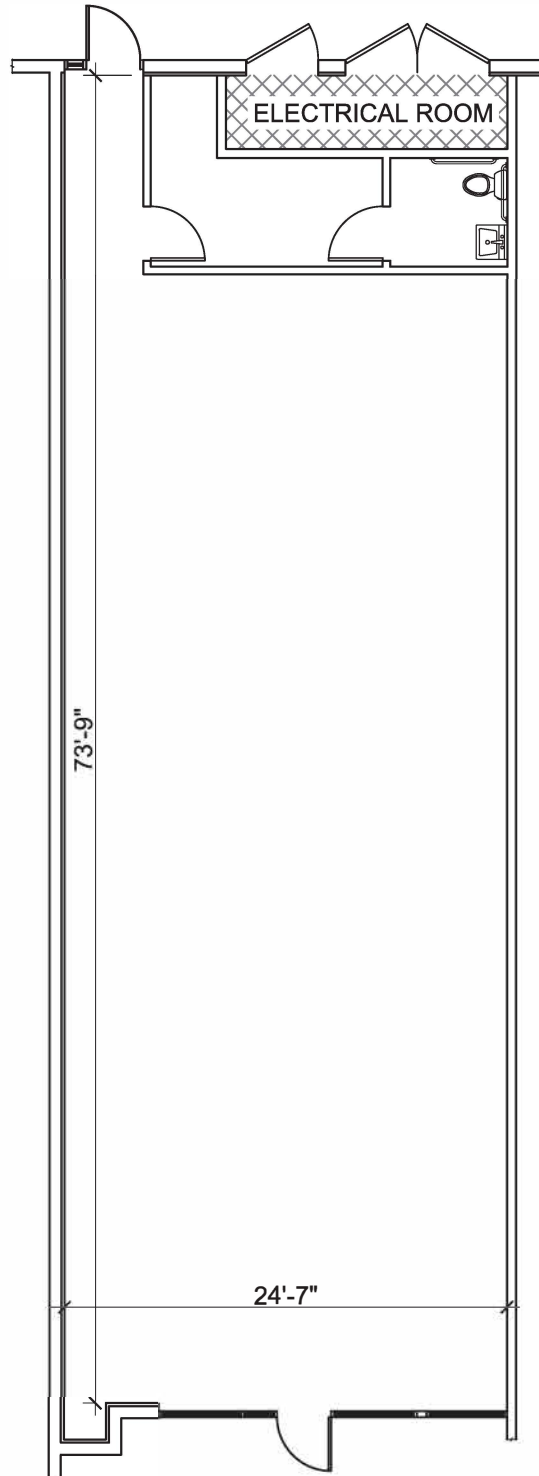

7366 E. SHEA BLVD
SUITE 106
SCOTTSDALE, AZ

1,839 S.F.

PARKING