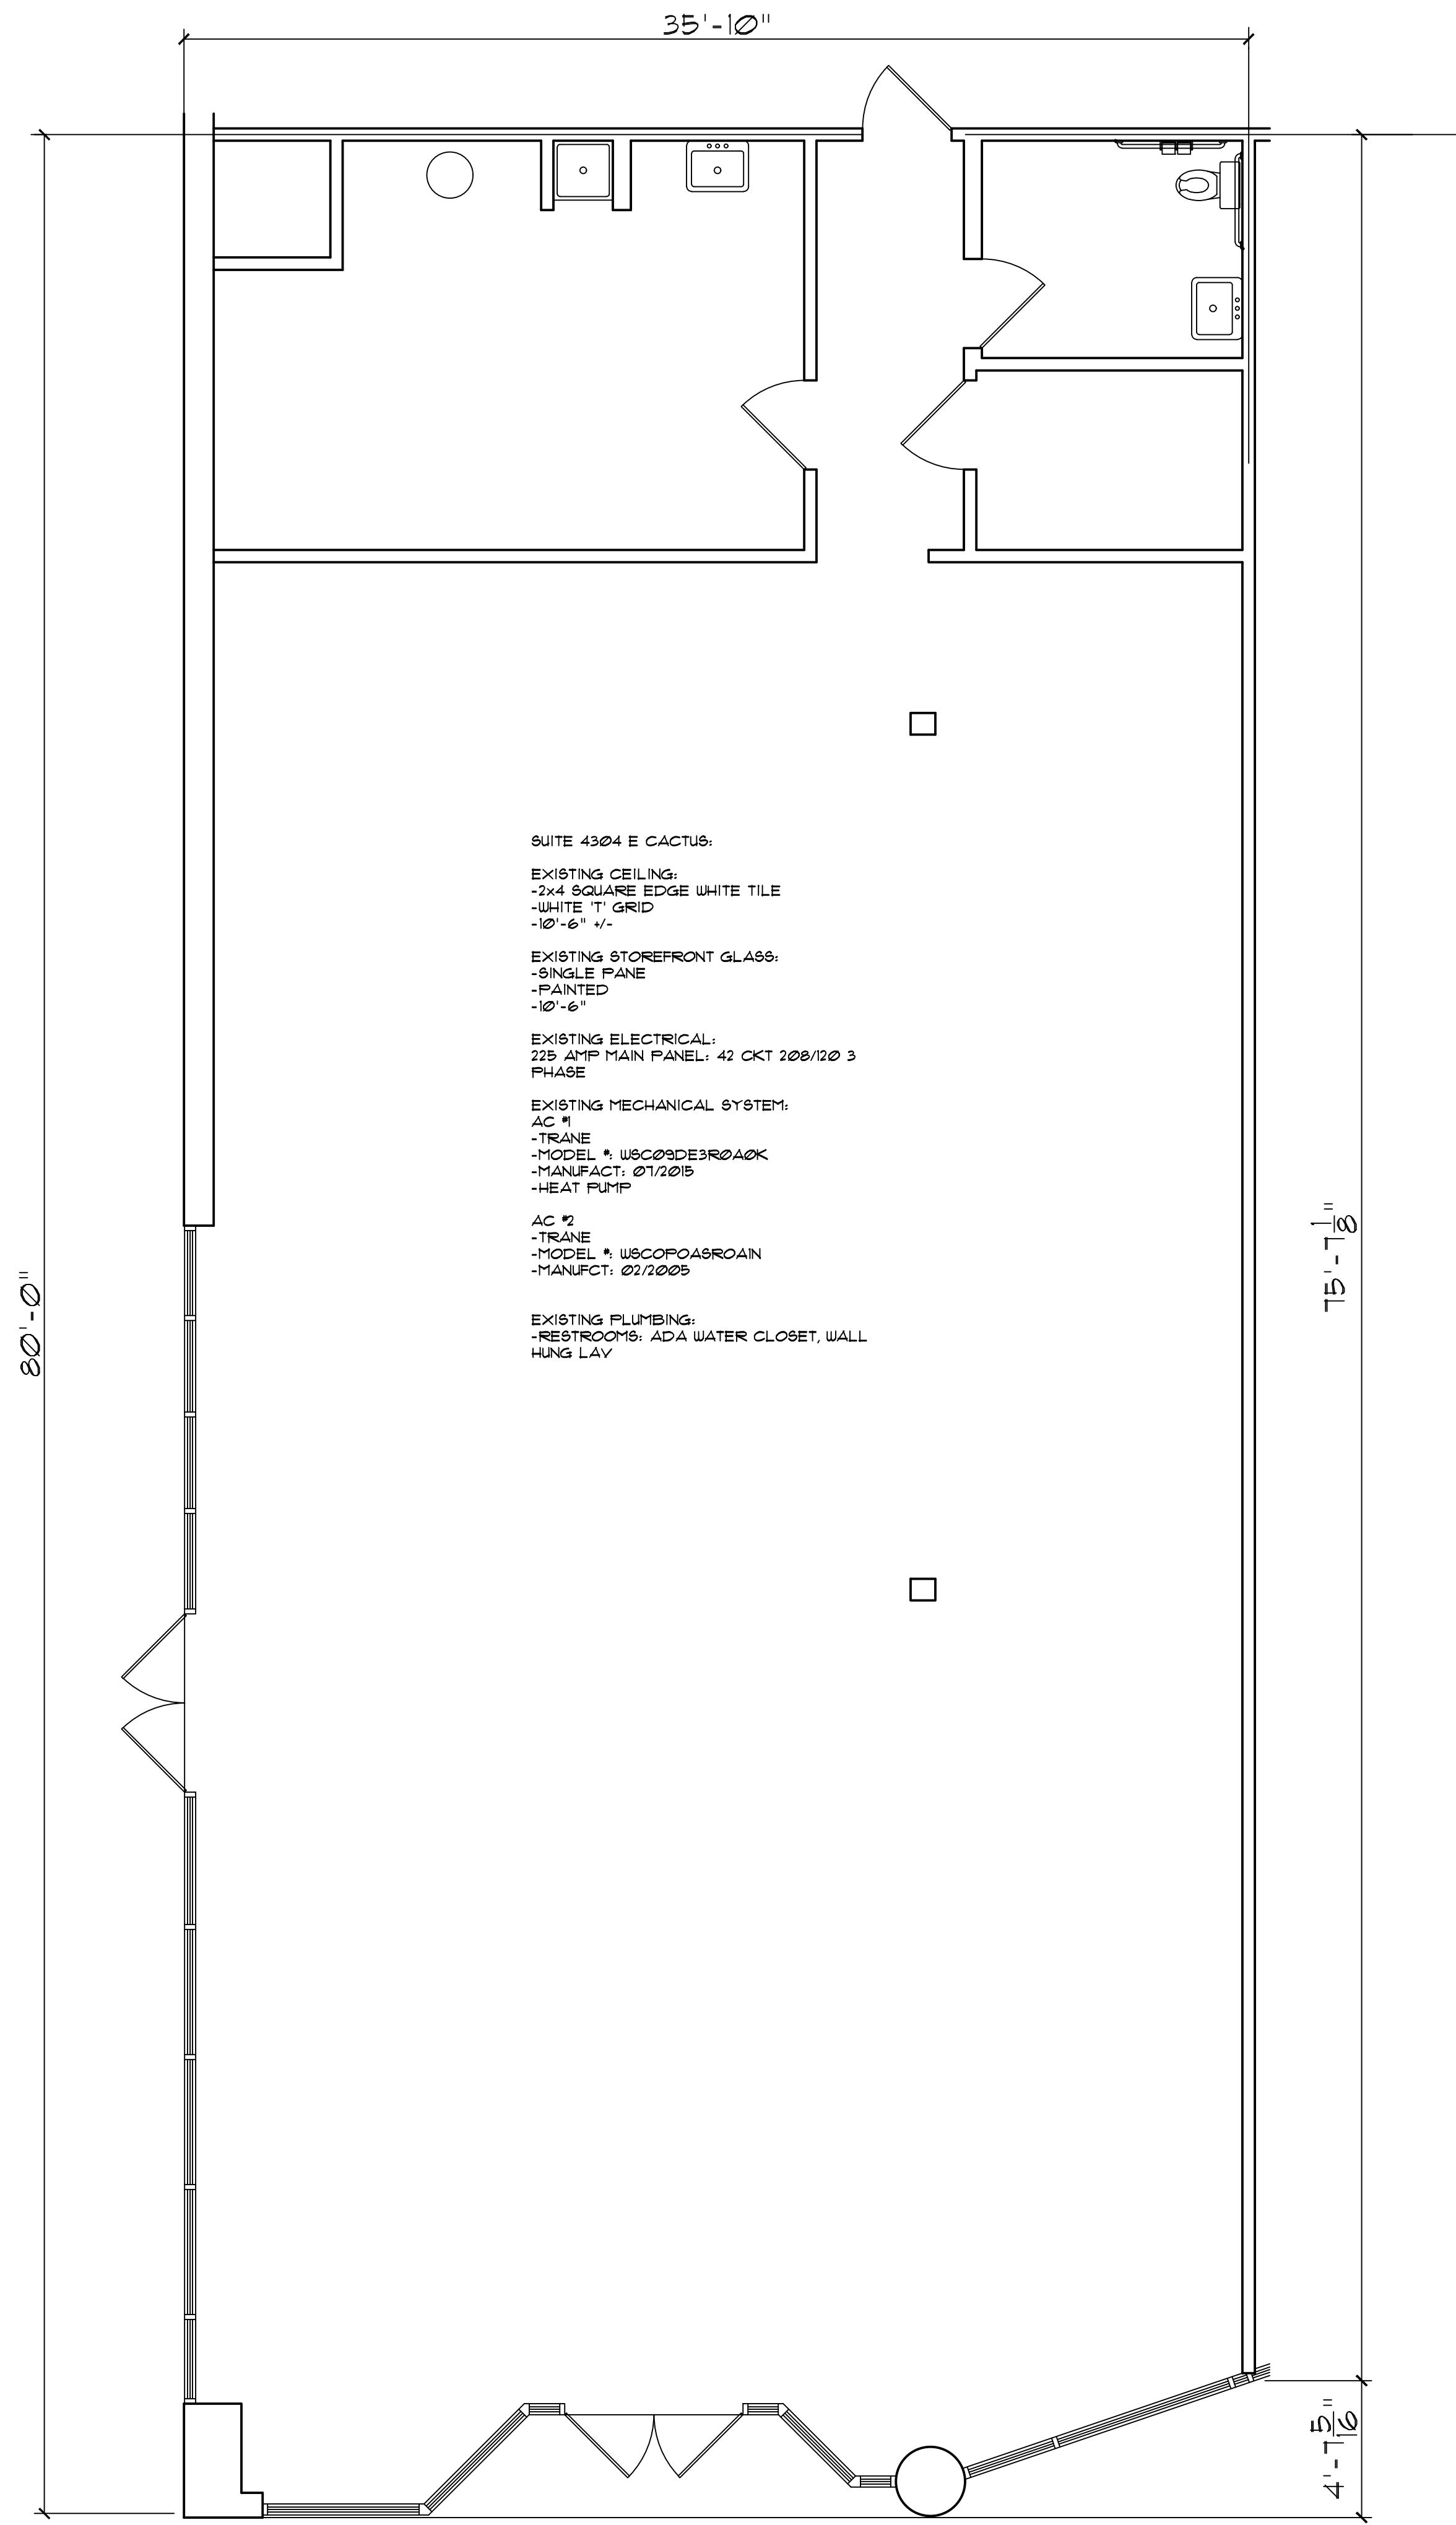

VILLAGE CENTER  
 SUITE: 4304 E CACTUS RD  
 LOD PLAN  
 AREA: 2780 SF

SCALE: 1/4" = 1'-0"

VILLAGE CENTER  
 SUITE: 4304 E CACTUS RD  
 FLOOR PLAN  
 AREA: 2780 SF

SCALE: 1/4" = 1'-0"