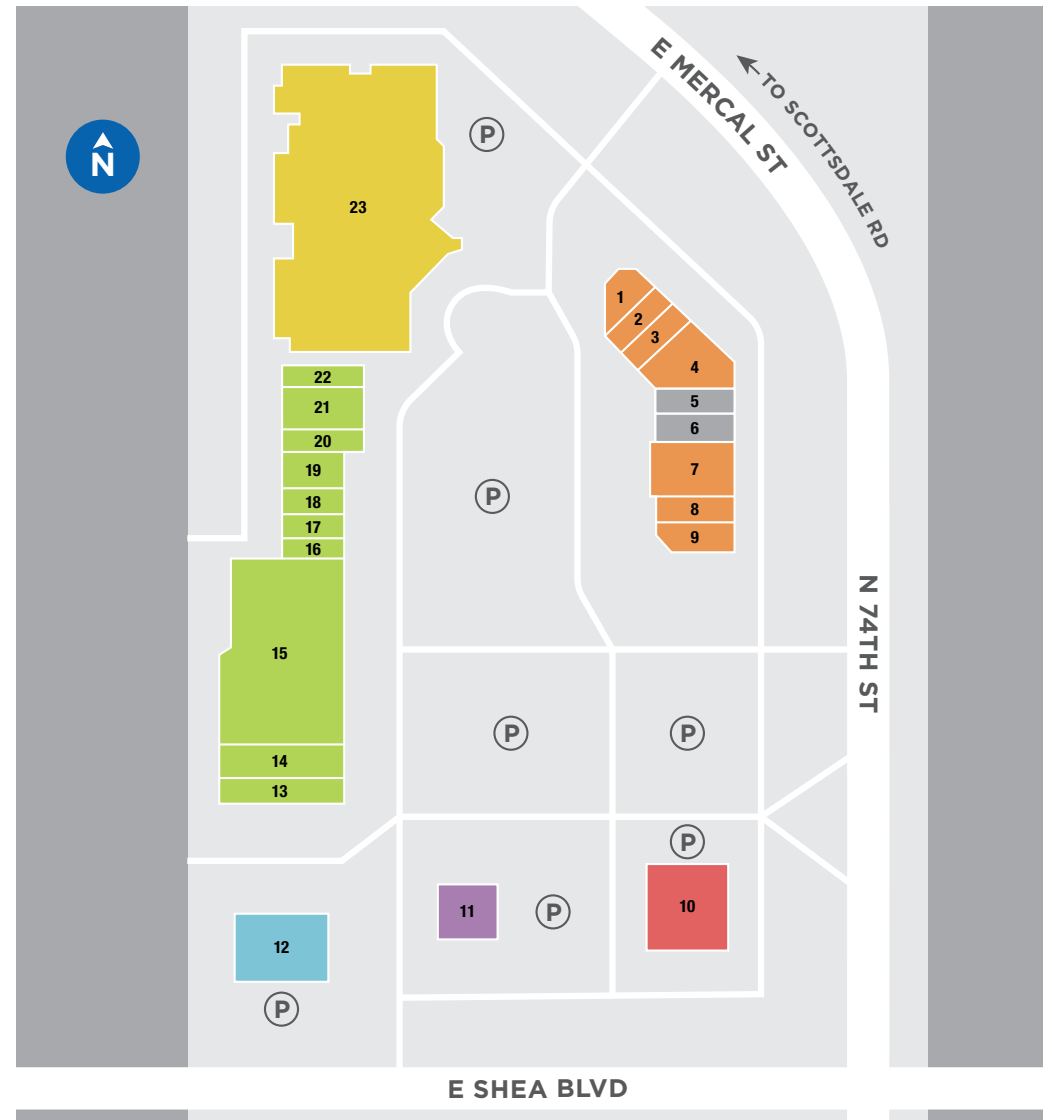

VILLAGE AT SHEA

SEC Scottsdale Rd & Shea Blvd | Scottsdale, AZ

SITE MAP

SHOPPING

- 20 AR Workshop
- 19 GOLFTEC
- 18 Mephisto

DINING

- 4 Akido of Scottdale
- 10 Butterfield's Pancake House
- 13 Caramba Mexican Food
- 3 Coconuts Fish Café
- 12 Cook & Craft
- 9 The Coffee Plantation
- 22 Crust Brother's Pizza
- 8 Il Capo Pizzeria
- 21 JL Patisserie
- 7 Pita Jungle
- 11 Raising Cane's Chicken Fingers
- 2 Rice Paper Vietnamese

ENTERTAINMENT

- 20 AR Workshop
- 23 Harkins Theatres Shea 14
- 1 Rachel's Young at Art Studio

SERVICES

- 19 GOLFTEC
- 14 Jungle Concepts
- 15 Esporta Fitness
- 16 Luxe Nails & Spa
- 17 Master Barbershop

AVAILABLE

- 5 Available
- 6 Available

For more information please contact:

MARTA KENNY

480.696.4812

marta@yamproperties.com

yam
PROPERTIES

yamproperties.com