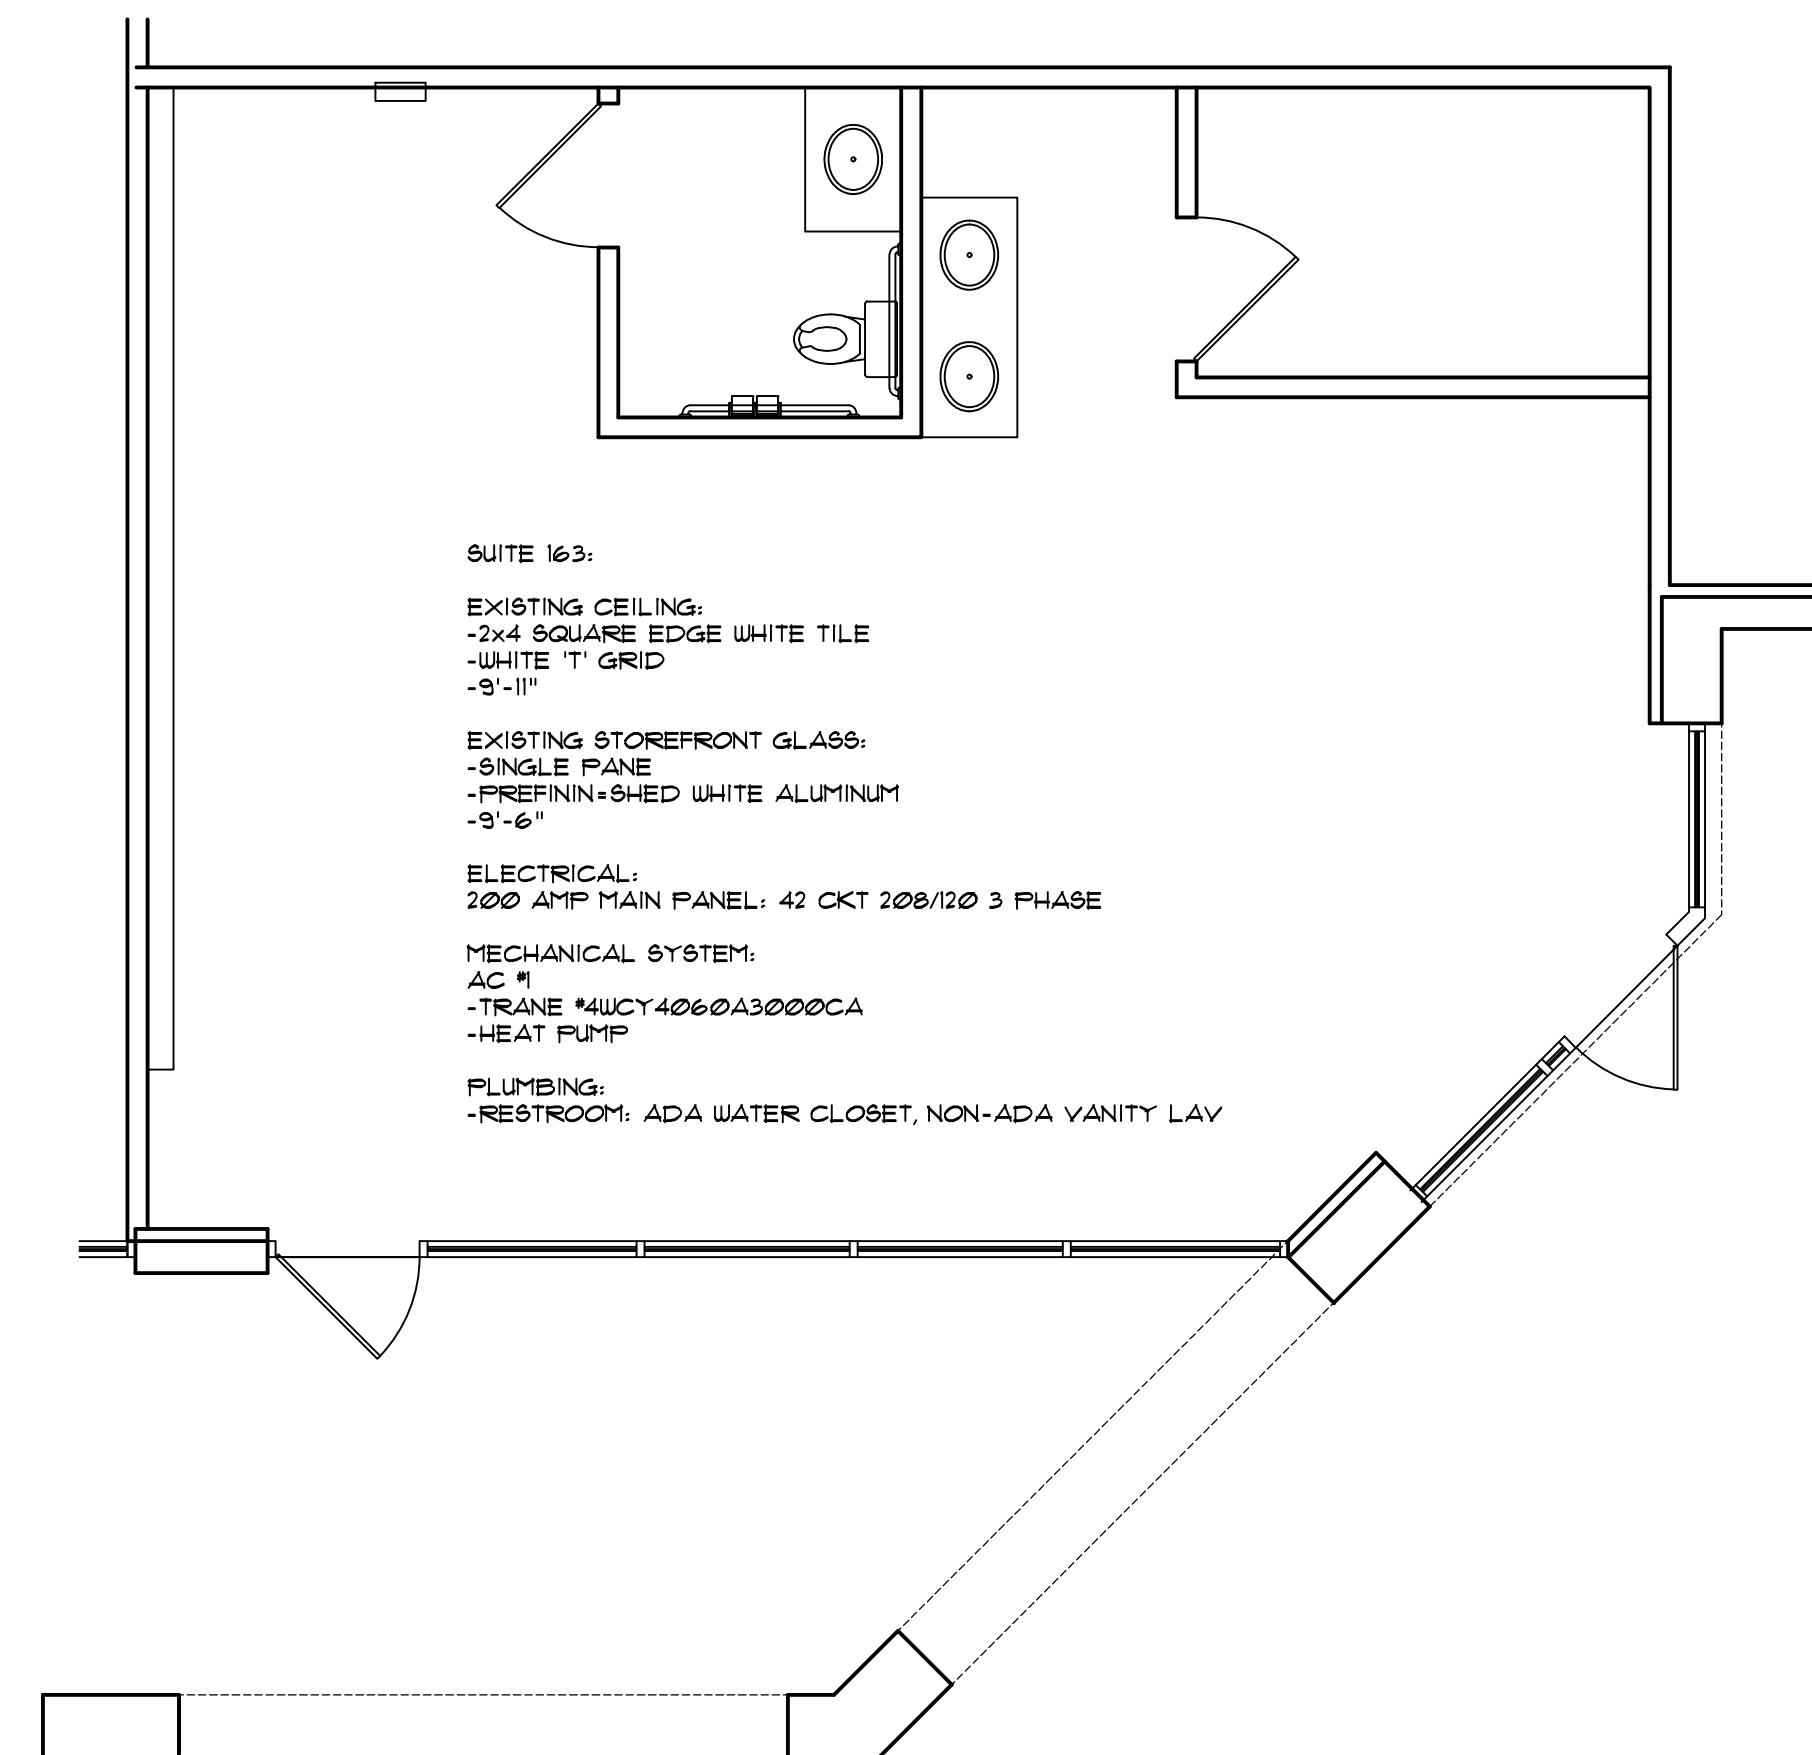

PIMA CROSSING  
 SUITE: 163  
 LOD

LEASE AREA: 181 SF.

SCALE: 1/4" = 1'-0"

PIMA CROSSING  
 SUITE: 163  
 FLOOR PLAN

LEASE AREA: 181 SF.

SCALE: 1/4" = 1'-0"