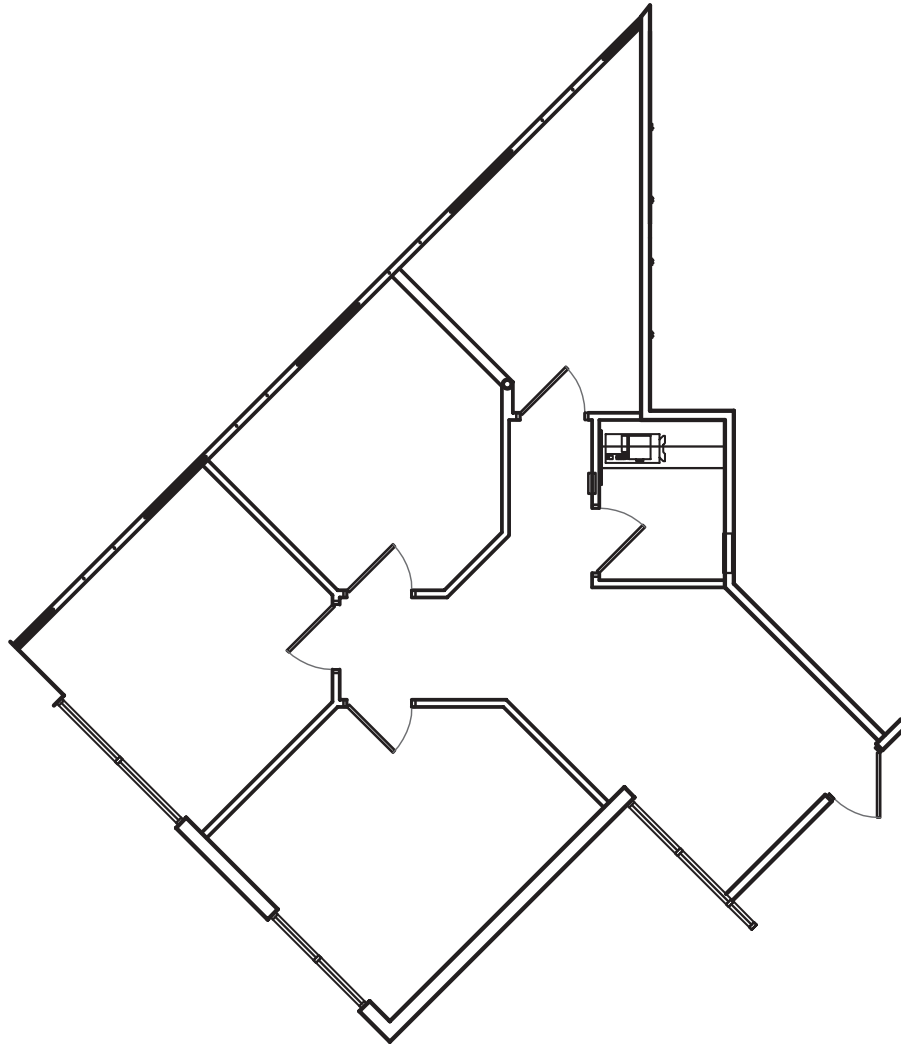

FOR LEASE

Il Palazzo at Arrowhead Ranch

5940 W UNION HILLS | GLENDALE, AZ

Suite D-210

±993
SQUARE FEET

\$22.00 FS
LEASE RATE

RACHAEL THOMPSON
Vice President
602.513.5122
rachael.thompson@kidder.com

MICHAEL DUPUY
Senior Vice President
602.513.5123
michael.dupuy@kidder.com