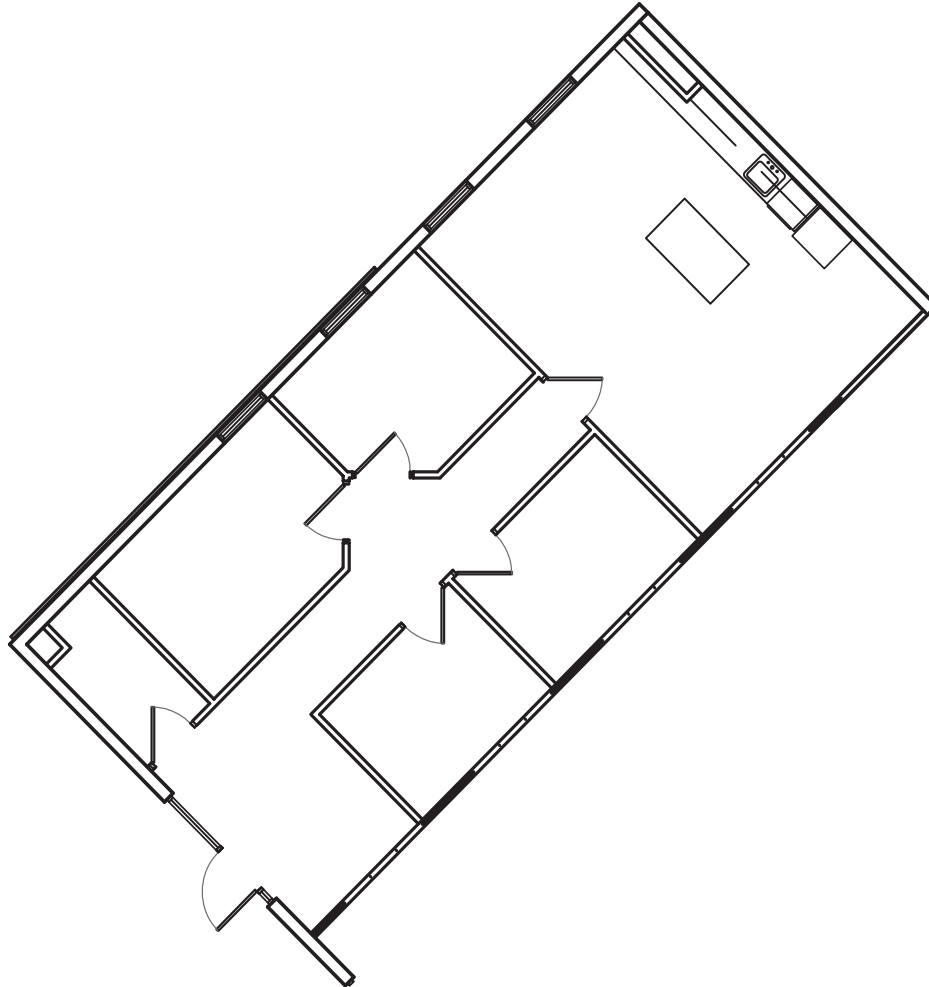

FOR LEASE

Il Palazzo at Arrowhead Ranch

5940 W UNION HILLS | GLENDALE, AZ

Suite D-200

±1,306

SQUARE FEET

\$22.00 FS

LEASE RATE