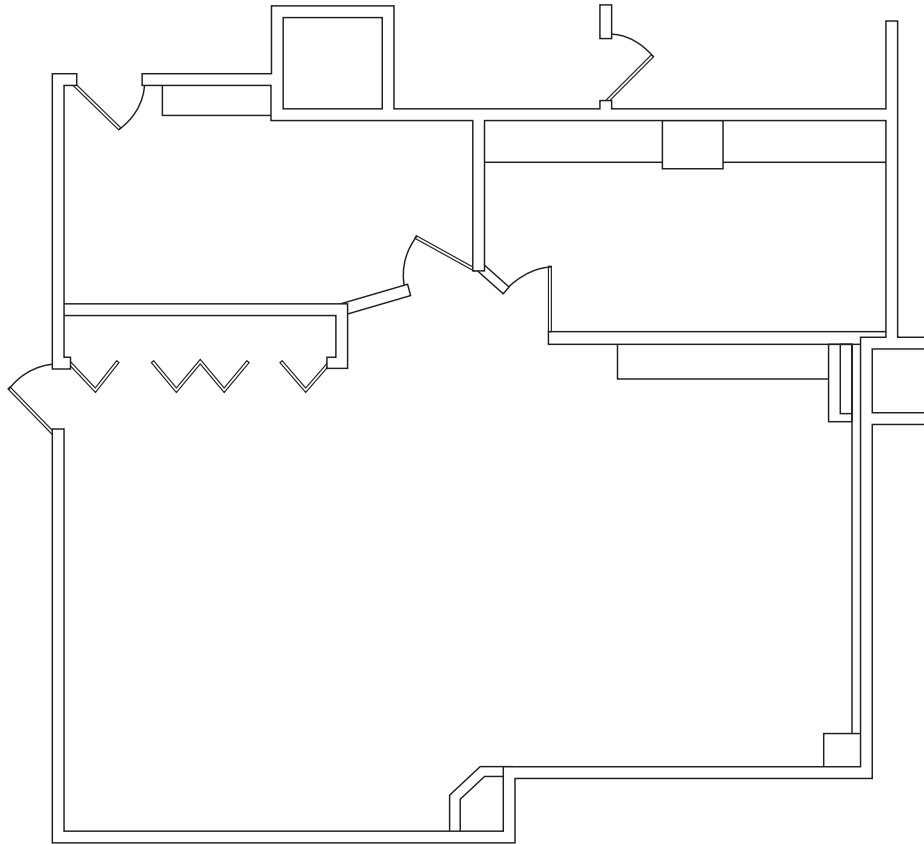

CITADELLE PLAZA

19420 NORTH 59TH AVENUE | GLENDALE, AZ

For Lease | Suite B-235

1,542 SF

Michael Dupuy
602.513.5123
mdupuy@kiddermathews.com

Rachael Thompson
602.513.5122
rachaelt@kiddermathews.com

kiddermathews.com