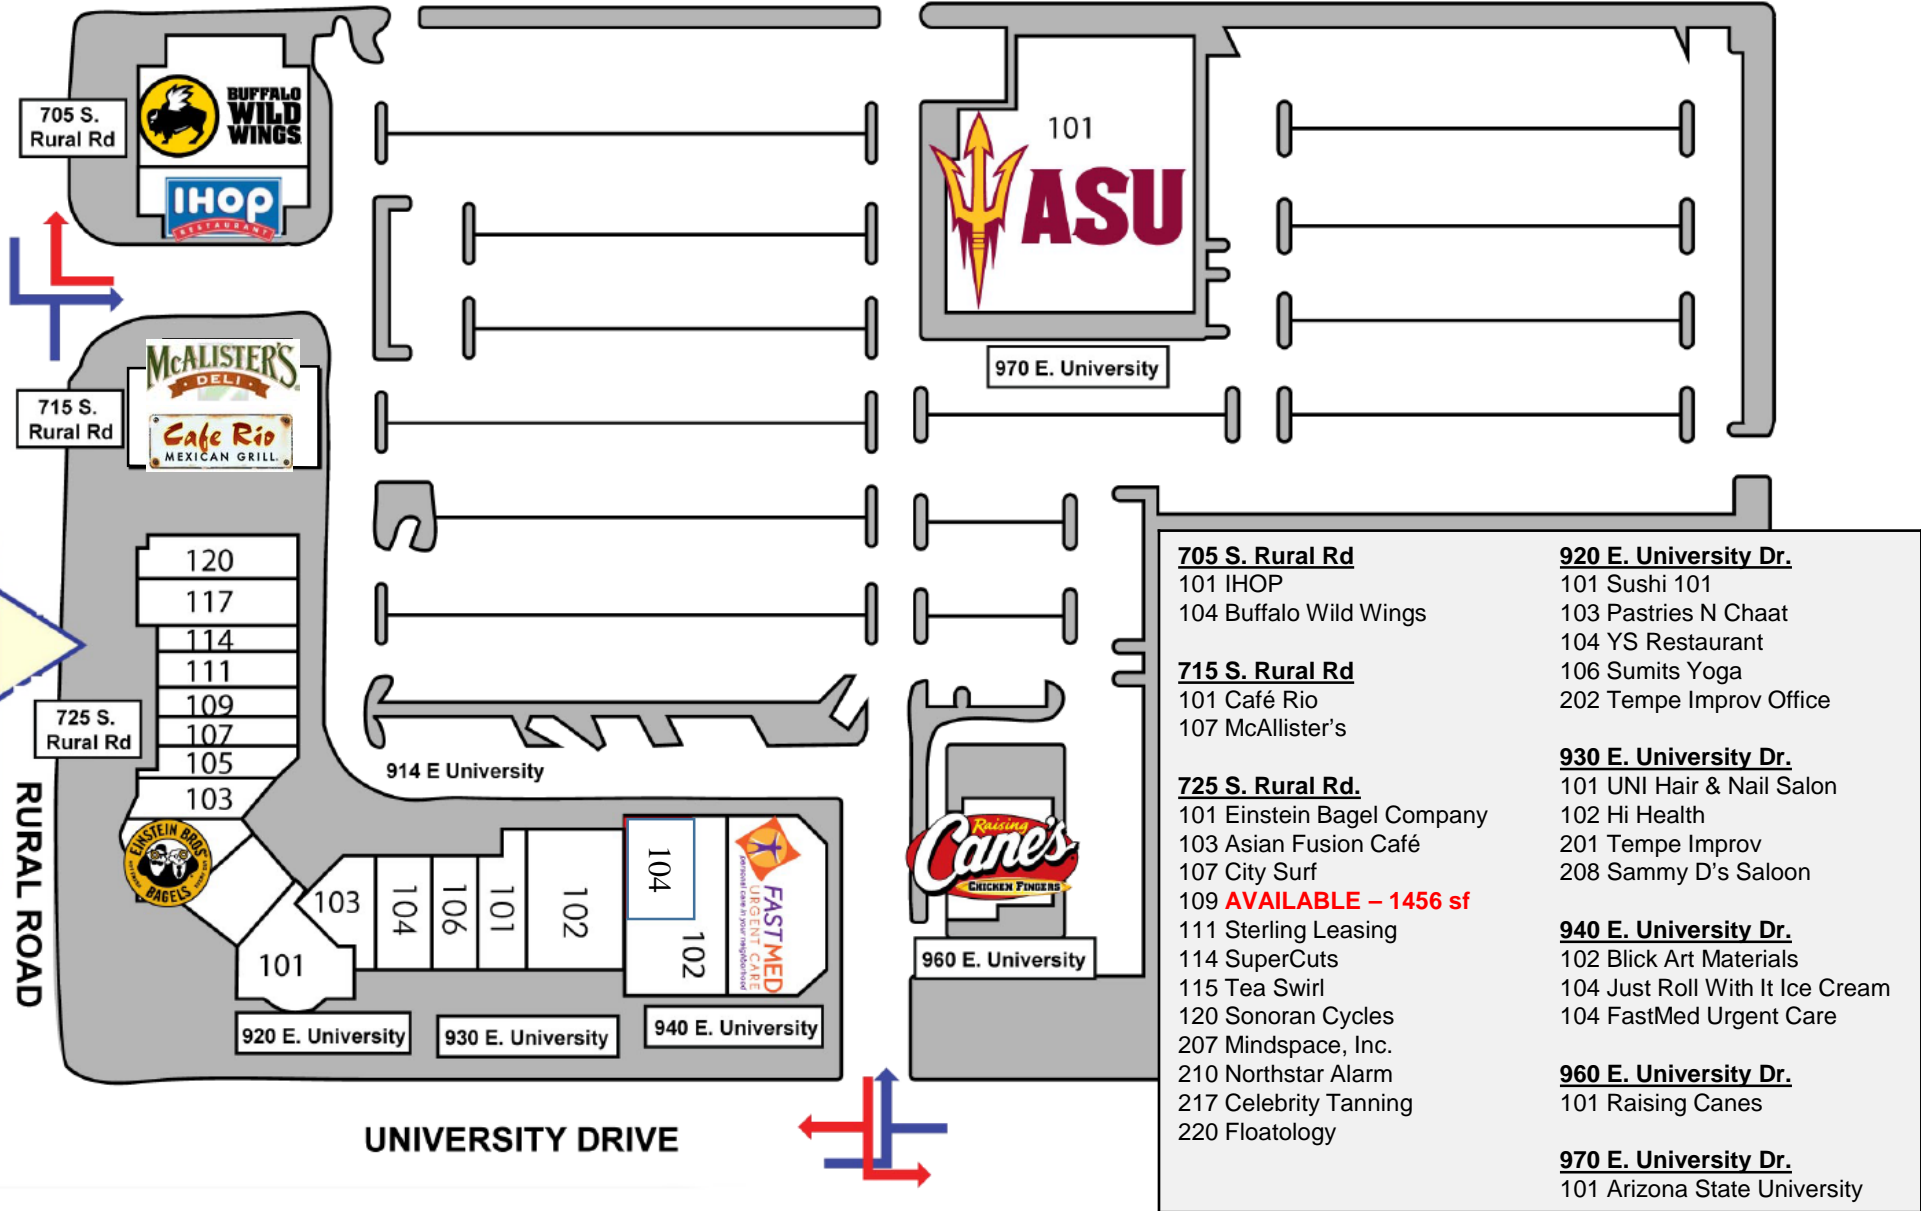

NOT TO SCALE

- 705 S. Rural Rd**
101 IHOP
104 Buffalo Wild Wings
- 715 S. Rural Rd**
101 Café Rio
107 McAllister's
- 725 S. Rural Rd.**
101 Einstein Bagel Company
103 Asian Fusion Café
107 City Surf
109 **AVAILABLE - 1456 sf**
111 Sterling Leasing
114 SuperCuts
115 Tea Swirl
120 Sonoran Cycles
207 Mindspace, Inc.
210 Northstar Alarm
217 Celebrity Tanning
220 Floatology
- 920 E. University Dr.**
101 Sushi 101
103 Pastries N Chaat
104 YS Restaurant
106 Sumits Yoga
202 Tempe Improv Office
- 930 E. University Dr.**
101 UNI Hair & Nail Salon
102 Hi Health
201 Tempe Improv
208 Sammy D's Saloon
- 940 E. University Dr.**
102 Blick Art Materials
104 Just Roll With It Ice Cream
104 FastMed Urgent Care
- 960 E. University Dr.**
101 Raising Canes
- 970 E. University Dr.**
101 Arizona State University