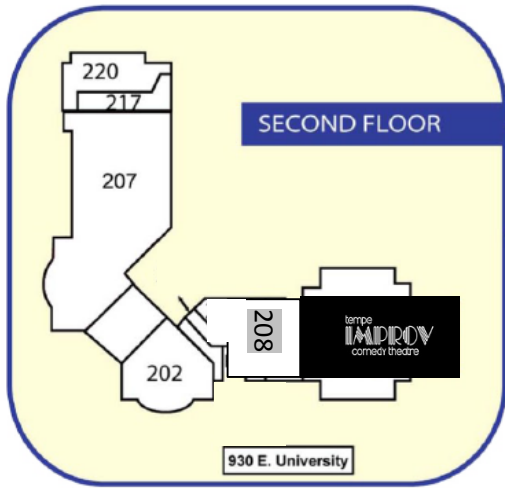

NOT TO SCALE

- 705 S. Rural Rd**
101 IHOP
104 Buffalo Wild Wings
- 715 S. Rural Rd**
101 Café Rio
107 McAllister's
- 725 S. Rural Rd.**
101 Einstein Bagel Company
103 Asian Fusion Café
107 City Surf
109 **AVAILABLE - 1456 sf**
111 Sterling Leasing
114 SuperCuts
115 Tea Swirl
120 Sonoran Cycles
207 Mindspace, Inc.
210 Northstar Alarm
217 Celebrity Tanning
220 Floatology
- 920 E. University Dr.**
101 Sushi 101
103 Pastries N Chaat
104 YS Restaurant
106 Sumits Yoga
202 Tempe Improv Office
- 930 E. University Dr.**
101 UNI Hair & Nail Salon
102 Hi Health
201 Tempe Improv
208 Sammy D's Saloon
- 940 E. University Dr.**
102 Blick Art Materials
104 Just Roll With It Ice Cream
104 FastMed Urgent Care
- 960 E. University Dr.**
101 Raising Canes
- 970 E. University Dr.**
101 Arizona State University