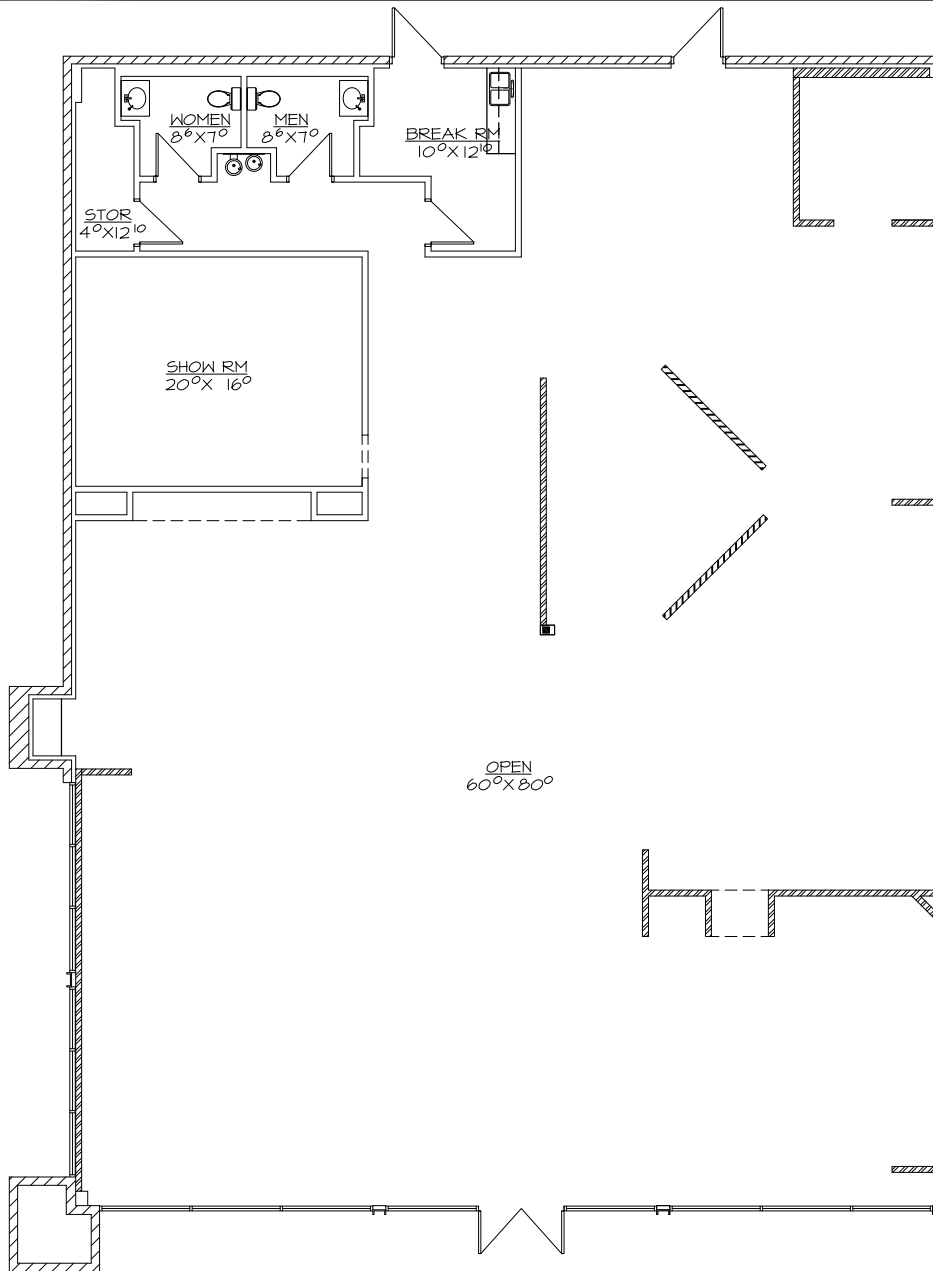

7000 E. MAYO BLVD – SUITE 1030

SCALE: N.T.S.

HISTORICAL 5,059 SF
MEASURED 5,028 SF

NORTH

MCCARTHY
Architectural Interiors
2850 East Camelback Road
Suite 250
Phoenix, Arizona 85016
Telephone 602.955.4499
Facsimile 602.955.4599
NORDBURG

SCOTTSDALE AND LOOP 101
Scottsdale, Arizona

7000 E. MAYO BLVD – SUITE 1030

SCALE: N.T.S.

HISTORICAL 5,059 SF
MEASURED 5,028 SF

NORTH

MCCARTHY
Architectural Interiors
2850 East Camelback Road
Suite 250
Phoenix, Arizona 85016
Telephone 602.955.4499
Facsimile 602.955.4599
NORDBURG